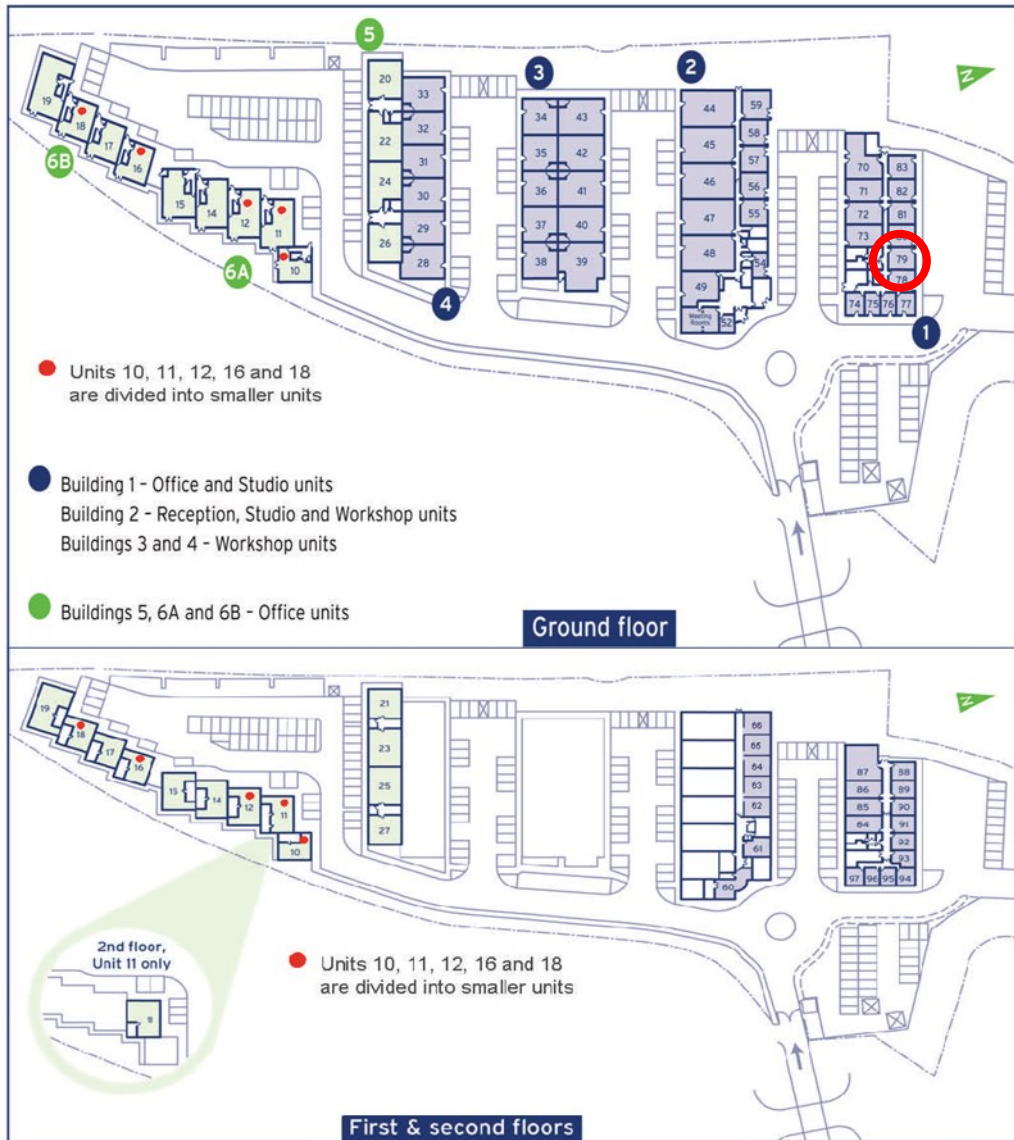

Capital Business Centre

Ground Floor—Unit 79

33 sq m (360 sq ft)*

Capital Business Centre
22 Carlton Road
South Croydon
Surrey CR2 0BS

*Approximate Measurements

Not to scale

Space for growing businesses

www.capitalspace.co.uk

Capital Business Centre

Ground Floor—Unit 79

33 sq m (360 sq ft)*

Additional Information

We are happy to provide further details and answer any questions. Please contact our Centre Manager on 020 8916 2000.