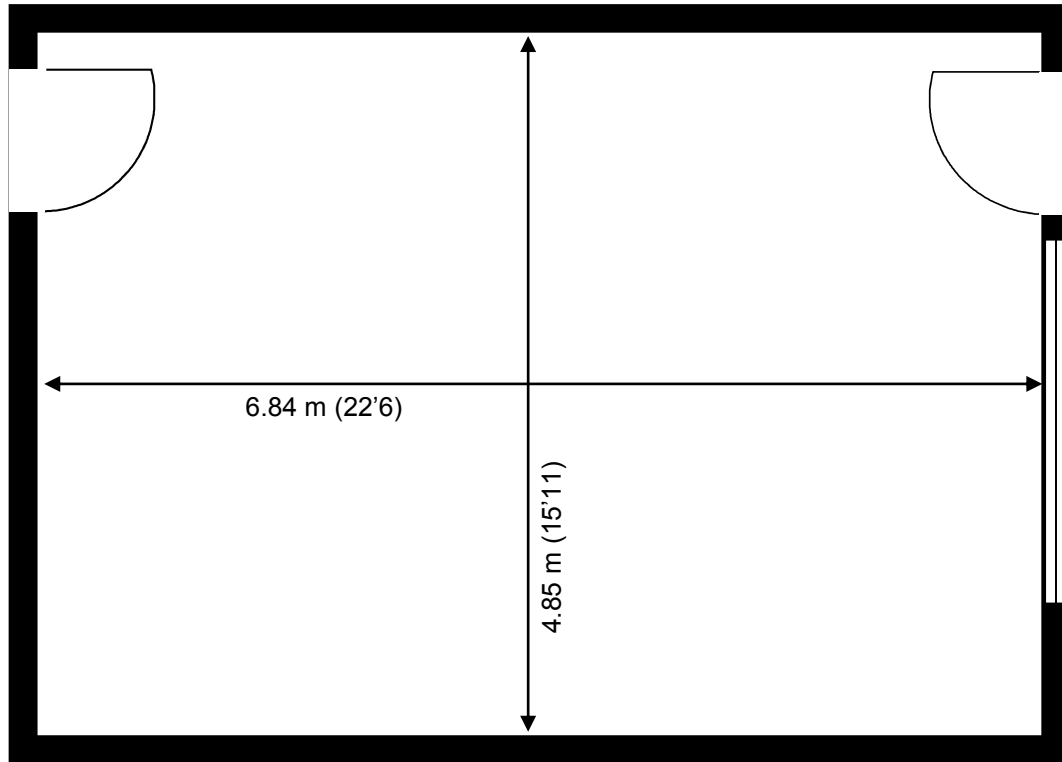

Capital Business Centre

Ground Floor—Unit 79

33 sq m (360 sq ft)*

Capital Business Centre
22 Carlton Road
South Croydon
Surrey CR2 0BS

*Approximate Measurements

Not to scale

Space for growing businesses

www.capitalspace.co.uk

Capital Business Centre

Ground Floor—Unit 79

33 sq m (360 sq ft)*

Additional Information

We are happy to provide further details and answer any questions. Please contact our Centre Manager on 020 8916 2000.